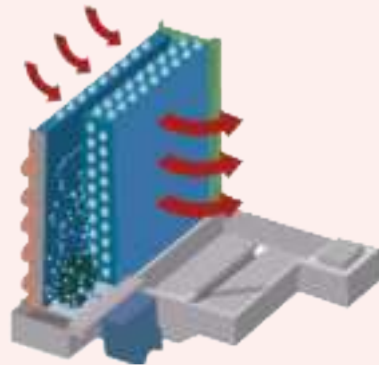

3. Powerful Air Flow

Experience the power of rapid and strong cooling air flow, providing maximum comfort in every corner.

4. Self-Evaporative System

The innovative self-evaporating technology minimizes the need to manually empty the water tank.

Remark:

Water may need to be drained especially in high humidity areas.

5. Easy Installation and Maintenance

No permanent installation, just plug it in and enjoy the cool breeze. With the idea of hassle-free maintenance, the easily accessible filter makes cleaning quick and simple.

Stay Cool Effortlessly with the Easi Touch App

With the Easi Touch App, you can turn on the air conditioner without leaving your seat. Adjust temperature, fan speed, and operating modes with a few taps on your phone.